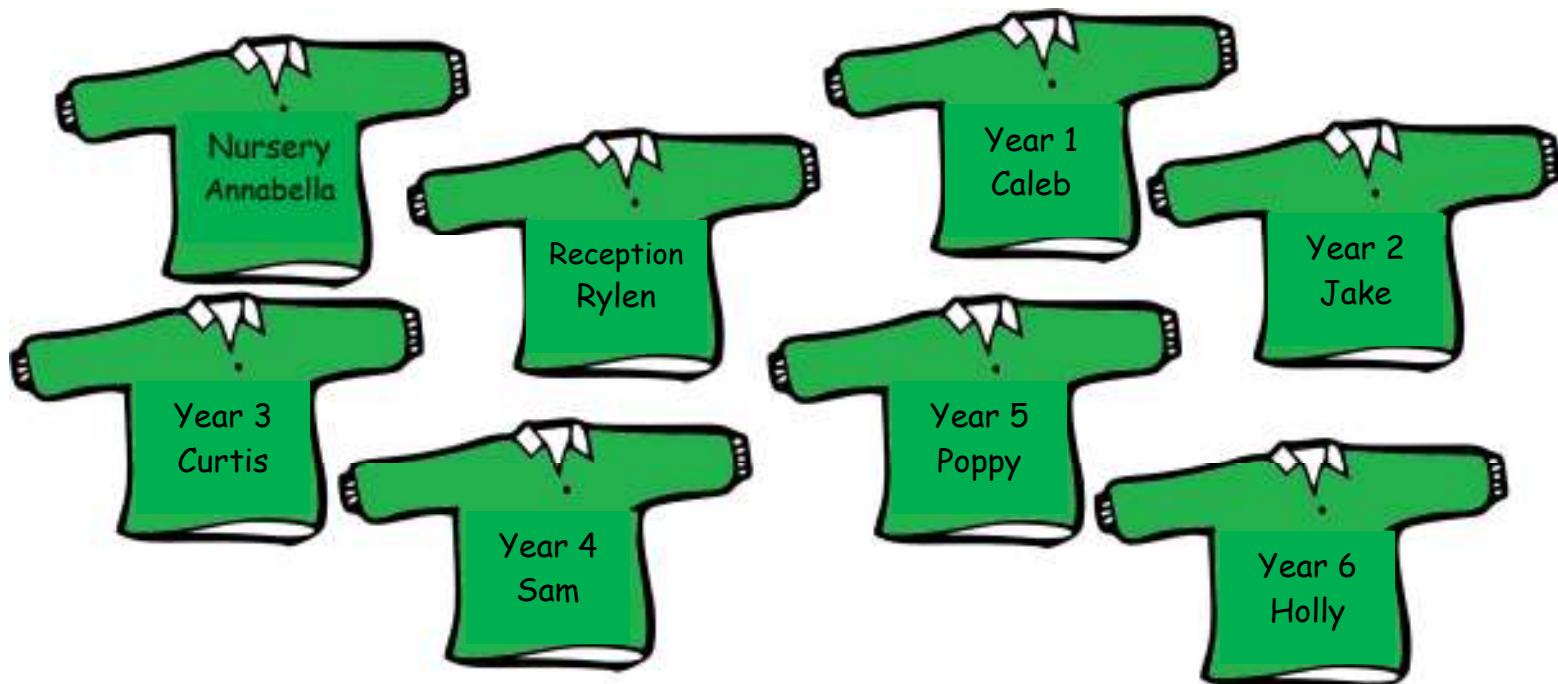

North Walney Primary, Nursery & Pre-School

"The Place to be - where Children are at our Heart"

Duddon Drive, Barrow in Furness, Cumbria LA14 3TN

Tel: 01229 471781 www.northwalney.cumbria.sch.uk

Email: office@northwalney.cumbria.sch.uk or head@northwalney.cumbria.sch.uk

Monday, 20 November 2017

Newsletter 11

The Values theme this half-term: Friendship

Value of the week: I listen carefully to others

Dear Parents and Children

What a Rocking Good time everyone had on Friday for Children in Need raising a super amount once again! Thank you to everyone who dressed up and took part, and to everyone who donated to this worthwhile cause! Rock on North Walney!

Green Jumper Winners!

Excellent Green Jumper winners once again – so proud of all of you for being such superstars!

"Creative Learning, Quality Education, Achieving Dreams"

Ofsted 2017: 'Early Years continues to be strong and the management of teaching is stronger and more effective having transformed in a surprisingly short period of time. Everyone has faith in the school which has strong pupil welfare and safeguarding with great sensitivity and caring shown to all pupils.'